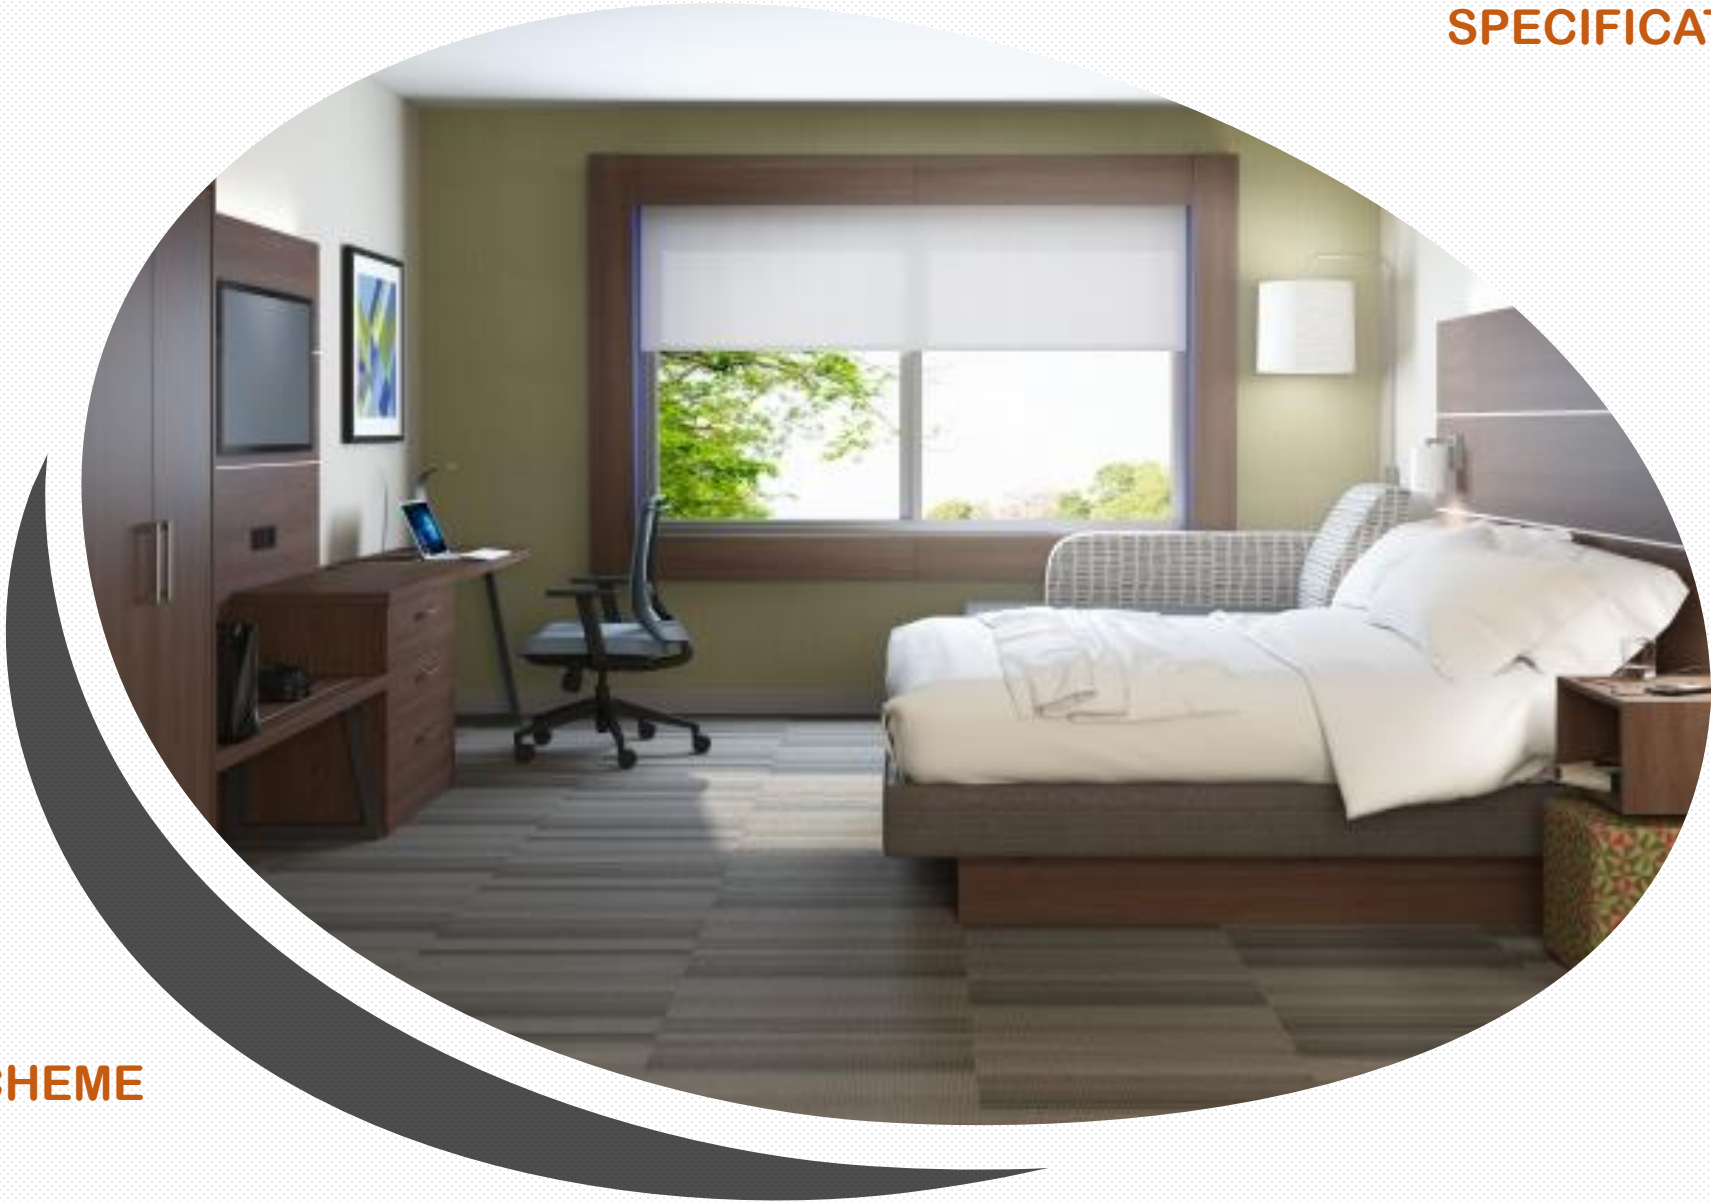

SPECIFICATIONS

HIEX BLUE SCHEME

AH SALES, INC-AH DRAPERIES,INC-WTSH

WILSONART, PERSIAN BLUE

WALNUT HEIGHTS 7965

WILSONART, EBONY RECON 7997

DUAL ROLLERSHADE CLUTCH OPERATED WITH BLACKOUT SIDE CHANNELS {2} AND BOTTOM SILL CHANNEL {1}. COLOR: WHITE

BLACKOUT SHADE : OSLO TUSK OR WHITE ACCORDING TO SPECS MFPA 701

SHEER SHADE: APOGEE #180 COLOR WHITE NFPA 701. STRIPES RUNNING HORIZONTALLY

SHEER SHADE IN FRONT

BLAKOUT SHADE IN THE BACK

AH SALES, INC-AH DRAPERIES,INC-WTSH