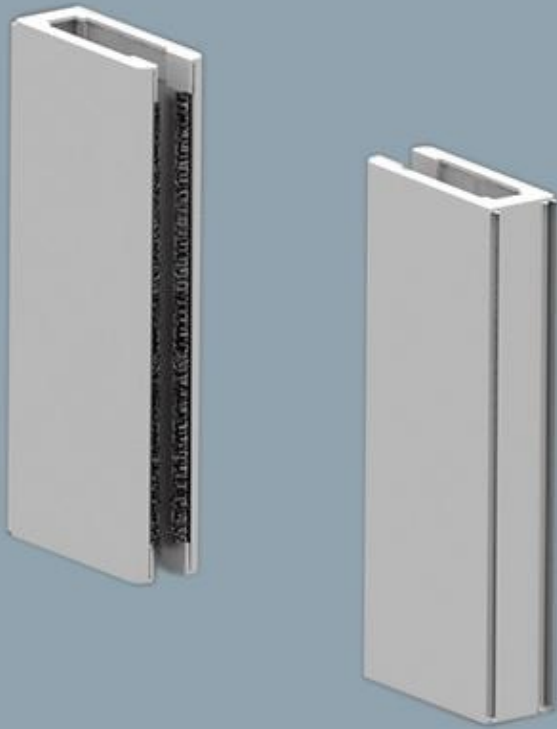

SPECIFICATIONS

HIEX BLUE SCHEME

AH SALES, INC-AH DRAPERIES,INC-WTSH

WILSONART, PERSIAN BLUE

WALNUT HEIGHTS 7965

WILSONART, EBONY RECON 7997

DUAL ROLLERSHADE CLUTCH OPERATED WITH BLACKOUT SIDE CHANNELS {2} AND BOTTOM SILL CHANNEL {1}. COLOR: WHITE

BLACKOUT SHADE : OSLO TUSK OR WHITE ACCORDING TO SPECS MFPA 701

SHEER SHADE: APOGEE #180 COLOR WHITE NFPA 701. STRIPES RUNNING HORIZONTALLY

SHEER SHADE IN FRONT

BLAKOUT SHADE IN THE BACK

AH SALES, INC-AH DRAPERIES,INC-WTSH

WTSh...

2.5" Side Channel

Sill Channel