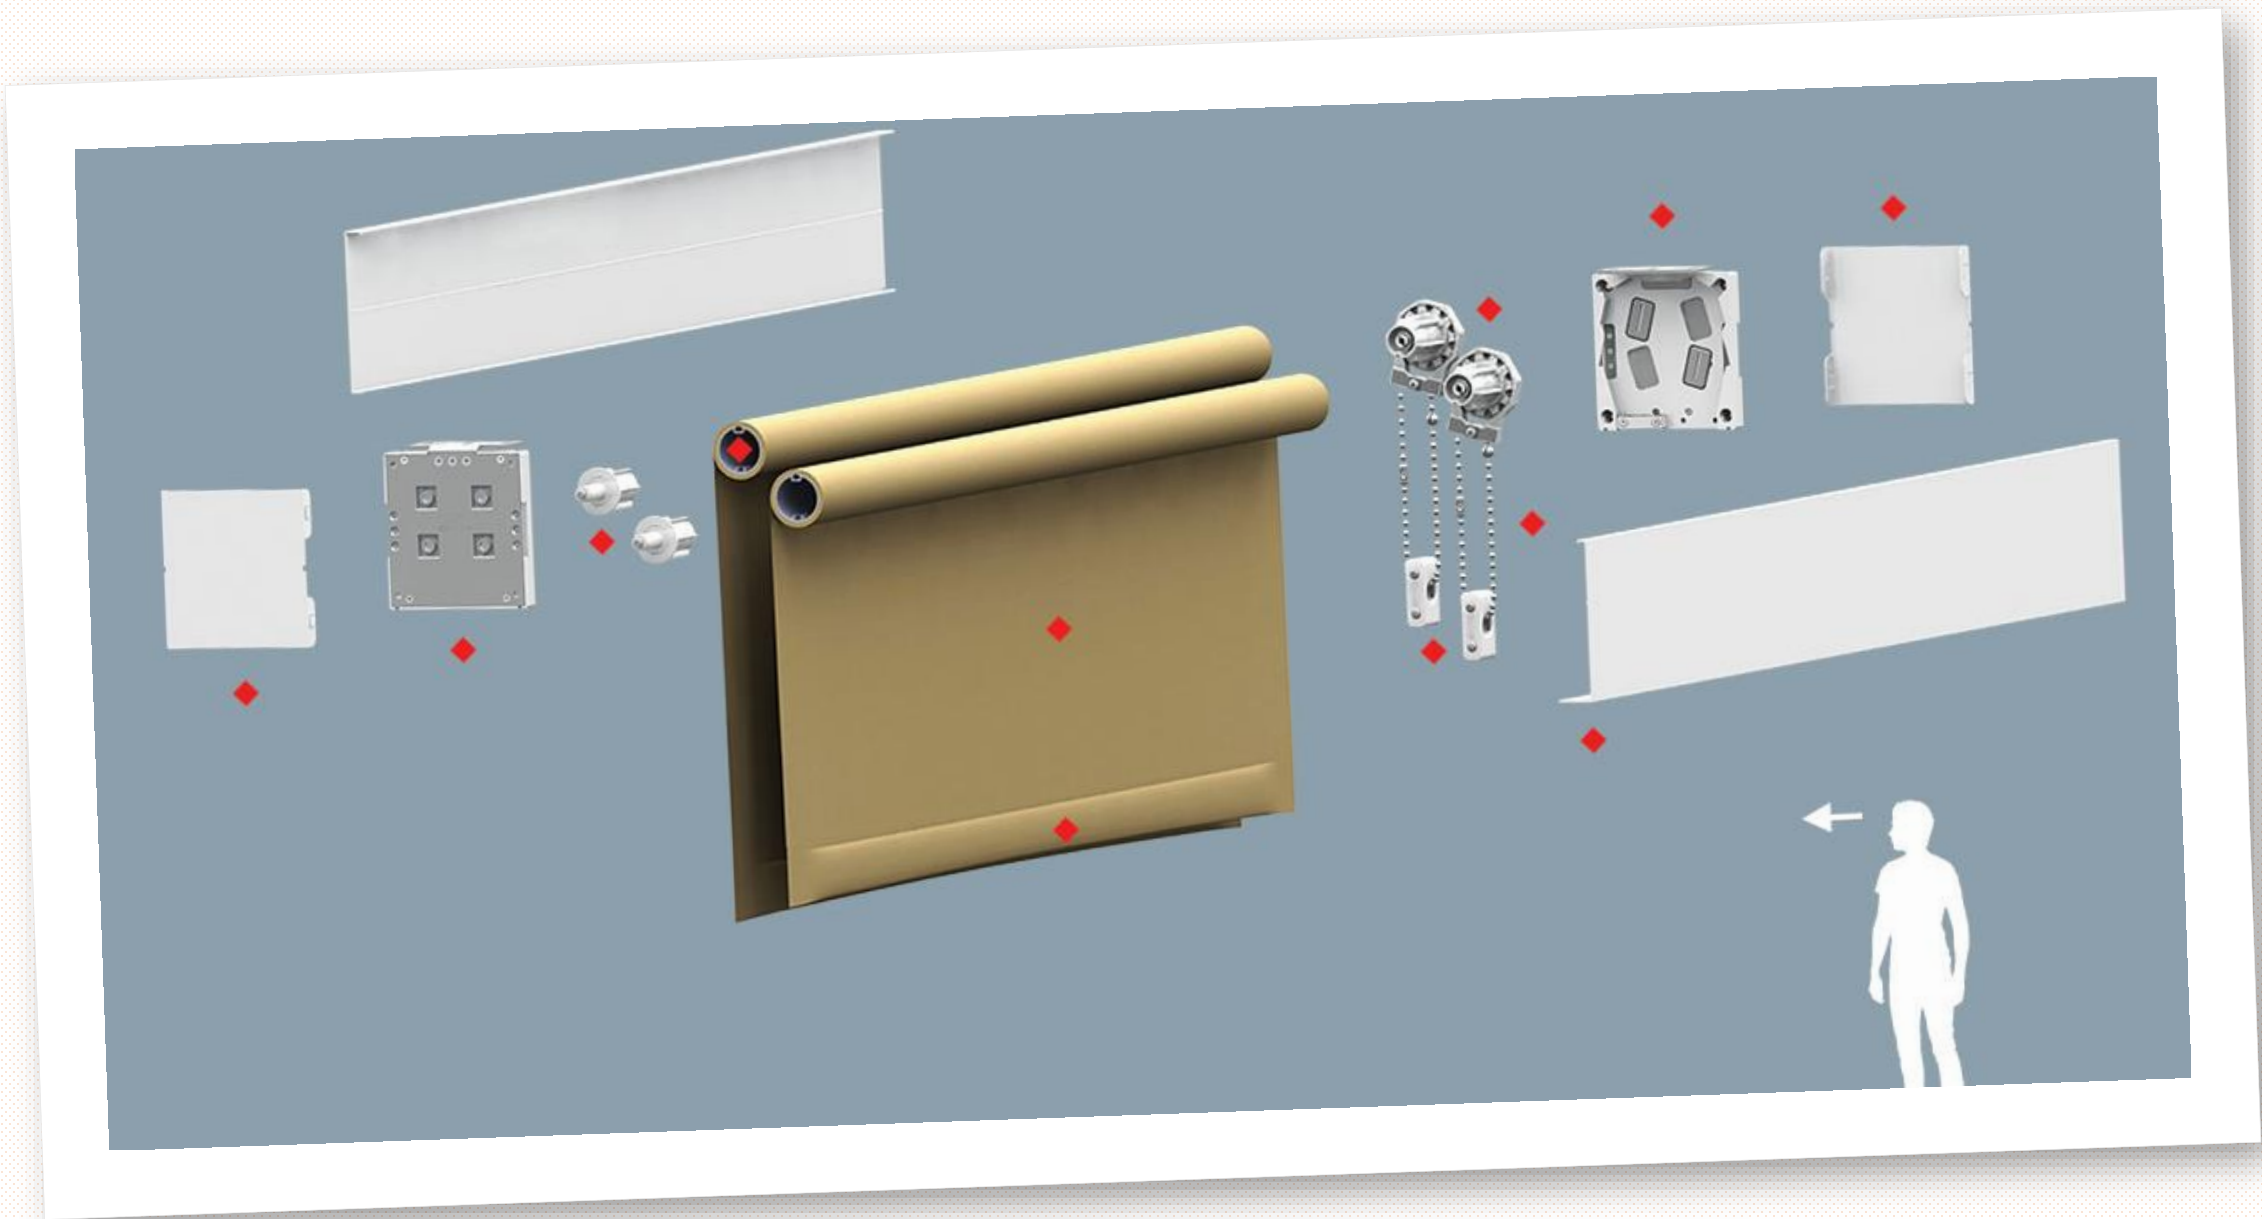

2.5" Side Channel

Sill Channel